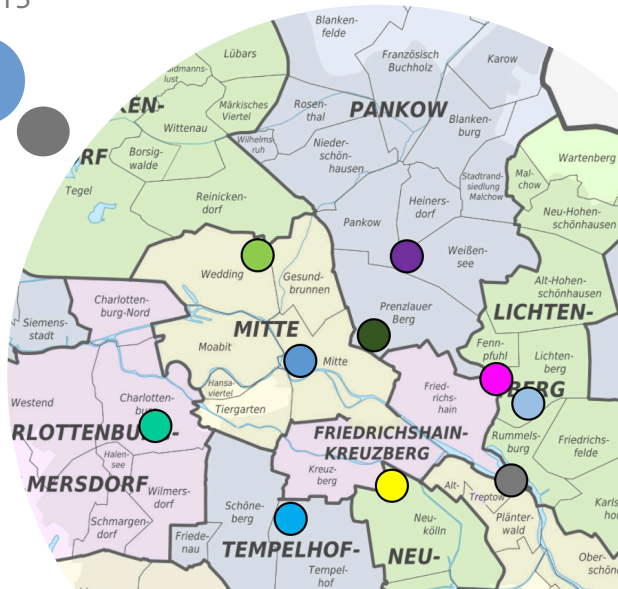

LAWRENCE RESTAURANT PRESENTS

SCIENCE CAFÉ
FENS FORUM 2018

8. JULY

LAWRENCE RESTAURANT 20.00

Jeffrey Stedehouder
Madness in the brain

What really is schizophrenia? How does it manifest in the brain? In this engaging discussion, Jeffrey Stedehouder – psychologist and neuroscientist, will describe the latest understanding of this enigmatic disease.

FREE DRINK FOR THE FIRST 50 ATTENDEES